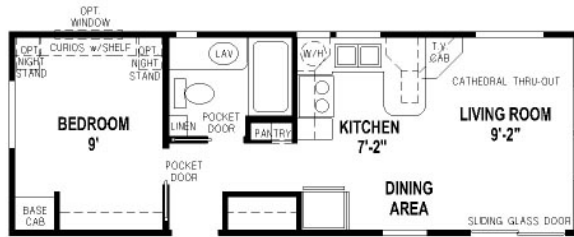

5210-CT
CUTLASS LIMITED
ANSI – PARK MODEL

5210CT/32'8"12 1BEDROOM - CATHEDRAL THRU-OUT