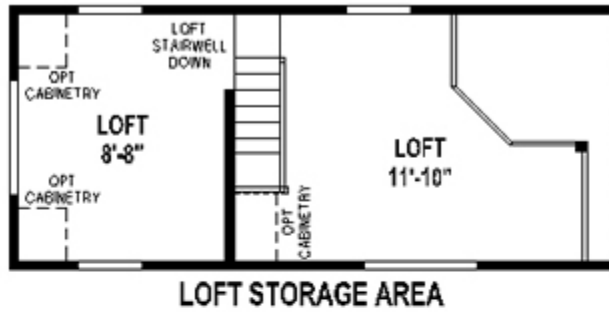

5234CTP LOFT MODEL (SAME AS 1934CTP)

1934CTP/37'-6"12 1BEDROOM - CATHEDRAL THRU-OUT

*****TRAP WINDOW AT HITCH END,
LIGHTING AND DRYWALL ARE SOME OF
THE UPGRADE OPTIONS IN THIS
HOME!******