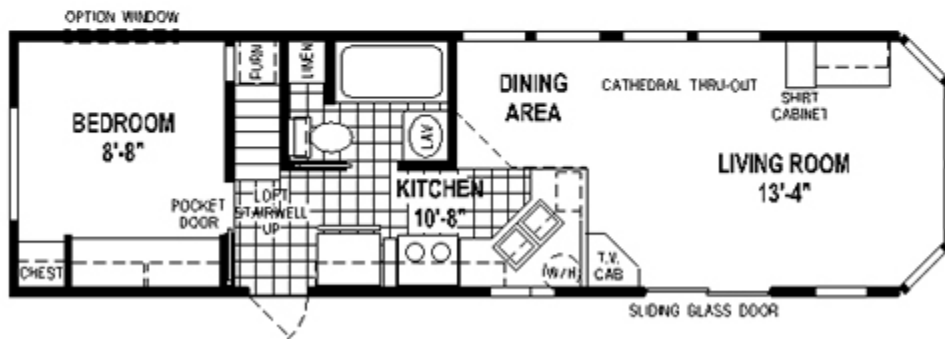

5234CTP LOFT MODEL (SAME AS 1934CTP)

1934CTP/37'-6"12 1BEDROOM - CATHEDRAL THRU-OUT

*****TRAP WINDOW AT HITCH END,
LIGHTING AND DRYWALL ARE SOME OF
THE UPGRADE OPTIONS IN THIS
HOME!******