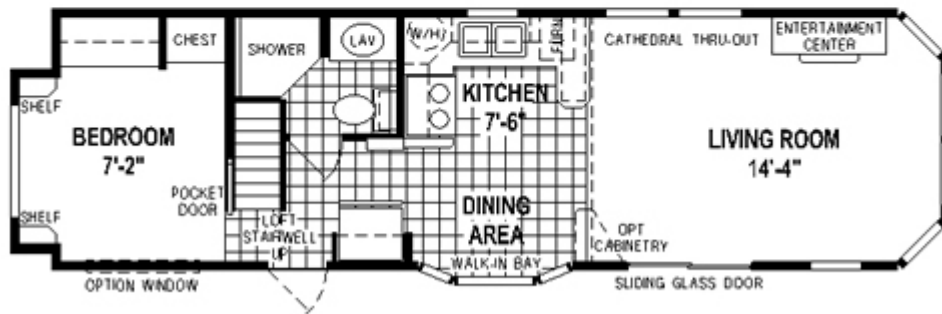

5235CTP LOFT MODEL (SAME AS 1935CTP)

1935CTP/3612 1BEDROOM - CATHEDRAL THRU-OUT

*****TRAP WINDOW AT HITCH END,
LIGHTING AND DRYWALL ARE SOME OF
THE UPGRADE OPTIONS IN THIS
HOME!******