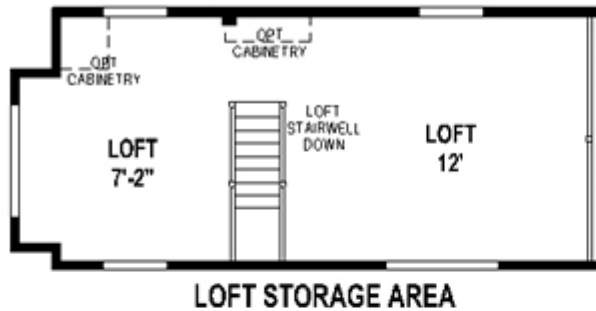

5235CTP LOFT MODEL (SAME AS 1935CTP)

1935CTP/3612 1BEDROOM - CATHEDRAL THRU-OUT

*****TRAP WINDOW AT HITCH END,
LIGHTING AND DRYWALL ARE SOME OF
THE UPGRADE OPTIONS IN THIS
HOME!******